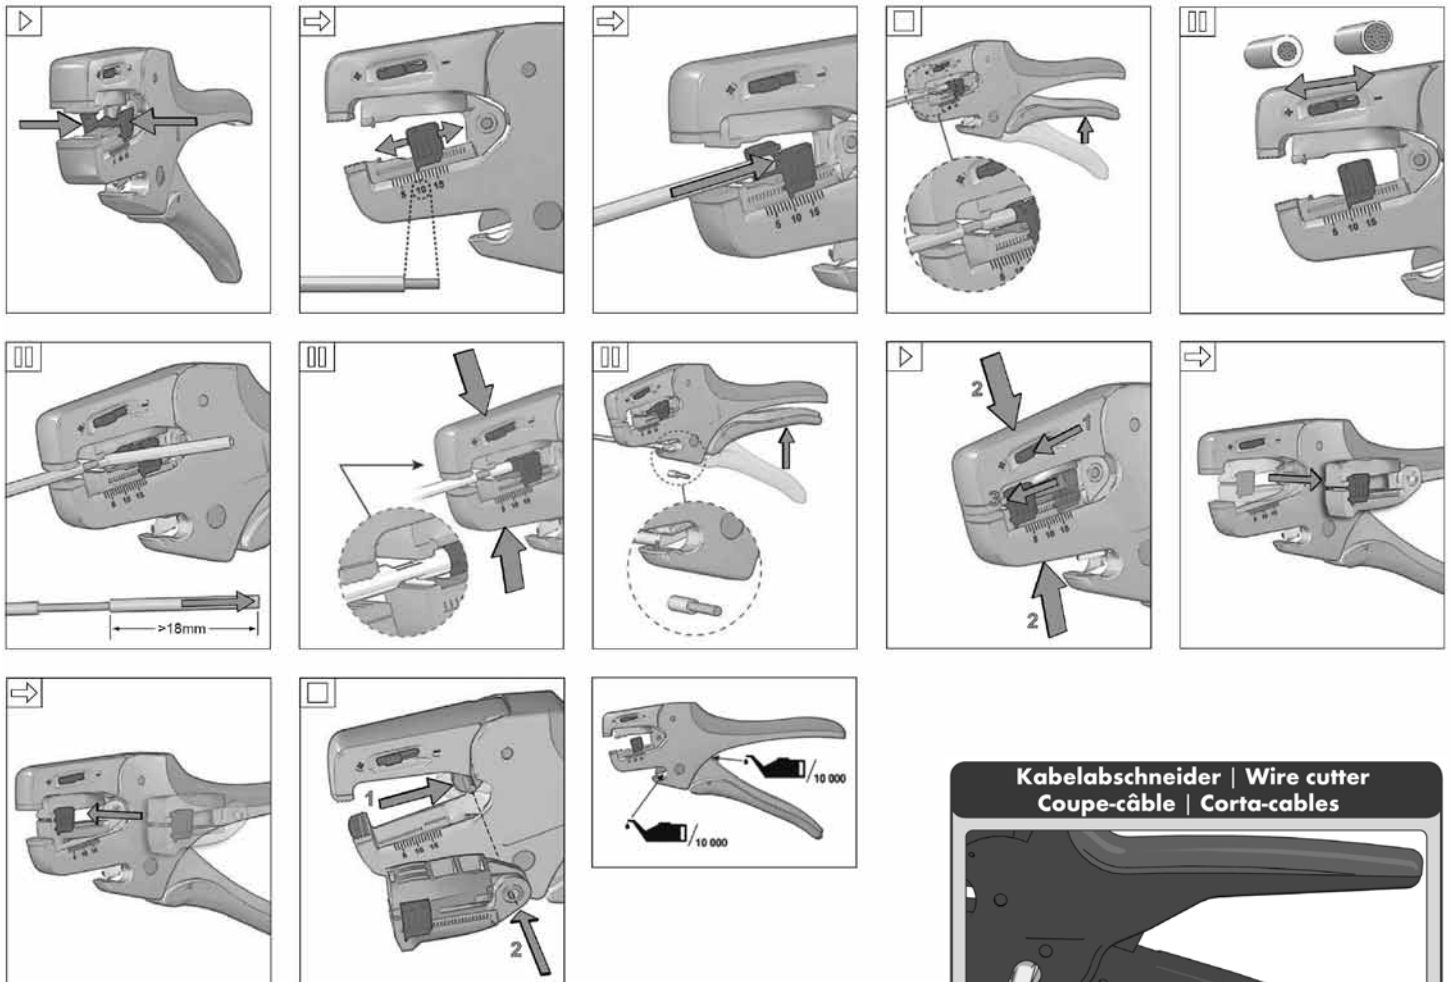

BEDIENUNGSANLEITUNG | OPERATING INSTRUCTIONS

ABISOLIERZANGE SELBSTEINSTELLEND 0,02–10,0 MM²
INSULATION STRIPPER SELF-ADJUSTING 0.02–10.0 MM²

Art. 0714 108 10

ERSATZMESSERBLOCK 0,02–10,0 MM²
SPARE BLADE PAIR 0.02–10.0 MM²

Art. 0714 108 101

ABISOLIERZANGE SELBSTEINSTELLEND 4,0–16,0 MM²
INSULATION STRIPPER SELF-ADJUSTING 4.0–16.0 MM²

Art. 0714 108 116

ERSATZMESSERBLOCK 4,0–16,0 MM²
SPARE BLADE PAIR 4.0–16.0 MM²

Art. 0714 108 16